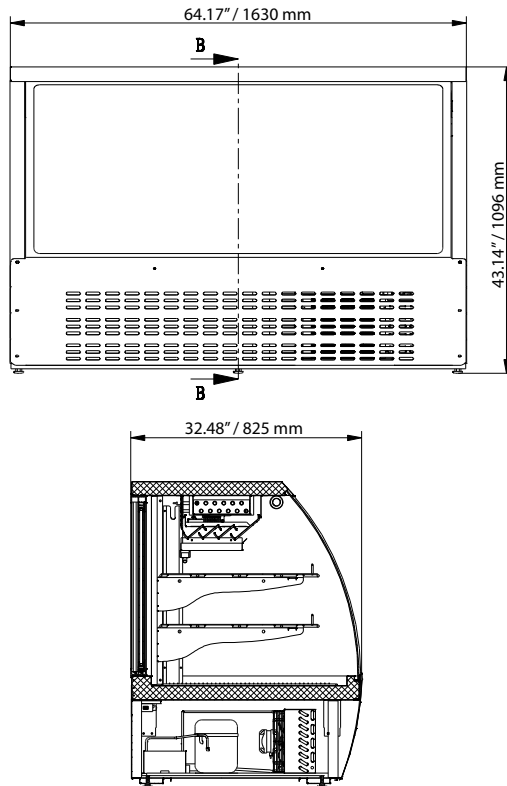

REFRIGERATION

SERVING THE FOOD INDUSTRY SINCE 1951

FLOOR MODEL REFRIGERATED DISPLAY CASES - 21.9 CU.FT CAPACITY

Item: 50083
Model: RS-CN-0163-B

Item: 50085
Model: RS-CN-0163-S

These Omcan's refrigeration units are the perfect blend of reliable and visually appealing. Keep your products fresh and in clear view of your customers with these floor model refrigerated display cases. These units give you a spacious 21.9 cu.ft of capacity. Bring these to your supermarket, convenience store or deli to help with impulse sales. The design will suit many establishments and keep up with all the demands of day-to-day service.

NEMA
5 - 15
125 VAC / 15 AMP

Authorized Dealer

REFRIGERATION

FLOOR MODEL REFRIGERATED DISPLAY CASES - 21.9 CU.FT CAPACITY

Features:

- Interior: Aluminum liner with stainless steel floor; Exterior: Black coated steel for item 50083 and stainless steel for item 50085
- Attractive curved glass with rear sliding glass doors
- Rounded corner design inside of the cabinet makes storage room easy to clean
- Temperatures range: 32° - 43°F (0° - 6°C)
- Removable installation board for easy cleaning and service
- Shelves: Adjustable heavy-duty PVC coated shelves
- LED interior lighting
- Gravity coil refrigeration system to avoid drying up and preservation of food products

TECHNICAL SPECIFICATION

ITEM NUMBER	50083	50085
MODEL	RS-CN-0163-B	RS-CN-0163-S
DESCRIPTION	Black floor model refrigerated showcase	Stainless steel floor model refrigerated showcase
TEMPERATURE RANGE	0 - 6°C/ 32 - 43°F	
POWER	3/5 HP	
ELECTRICAL	115V/60Hz/1Ph	
AMPS	7.14 A	
CAPACITY	620 L / 21.9 cu.ft	
REFRIGERANT	R290	
NET DIMENSIONS (WDH)	64" x 32.5" x 43.14" / 1625.6 x 825.5 x 1096 mm	
GROSS DIMENSIONS	68.89" x 37" x 50.39" / 1750 x 940 x 1280 mm	
NET WEIGHT	399 lbs. / 181 kg.	
GROSS WEIGHT	485 lbs. / 220 kg.	
CERTIFICATIONS	cETLus / ETL Sanitation	